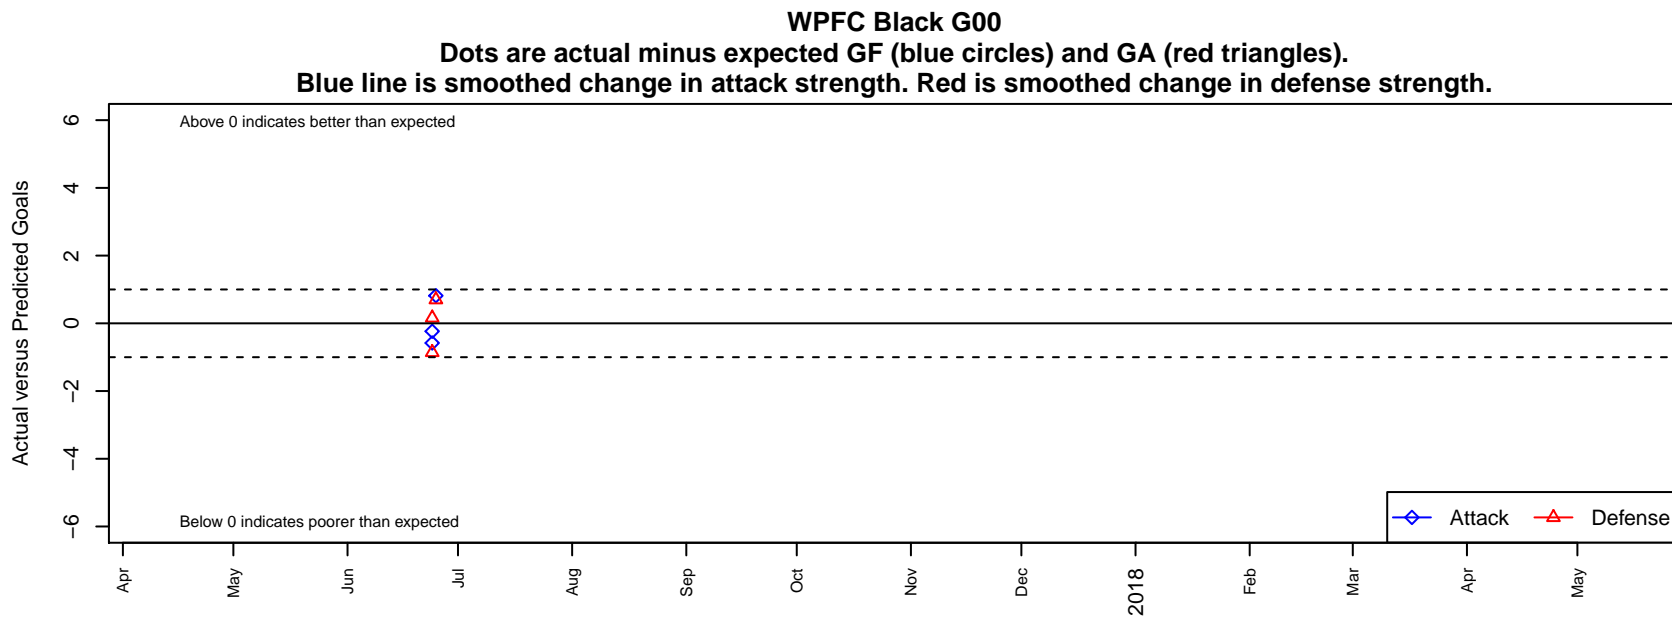

WPFC Black G00

Washington Premier FC
Tacoma, WA
G00 total strength=1448
attack=13.56 defense=6.59

alt names used:

Venues played:
2017 Rainier Challenge Samba U19

date	home		away		venue	pred.home	pred.away
2017-06-25	WPFC Black G00	2	WPFC White G99	2	2017 Rainier Challenge Samba U19	1.18	2.70
2017-06-24	WPFC Black G00	0	PacNW Blue G99	4	2017 Rainier Challenge Samba U19	0.58	4.16
2017-06-24	PacNW Blue G00	2	WPFC Black G00	2	2017 Rainier Challenge Samba U19	1.14	2.23